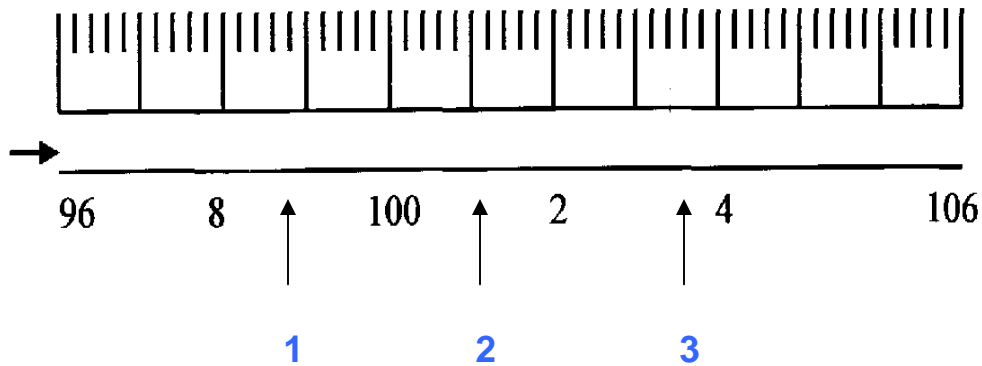

How to Read a Mercury-Free or Glass Thermometer

- The long lines on the thermometer are one degree.
- Each little line is .2 degrees.
- All glass thermometers are marked with an arrow which points to 98.6 (Considered to be the normal adult temperature).
- Write the temperature reading for each of the three arrows above. ↑